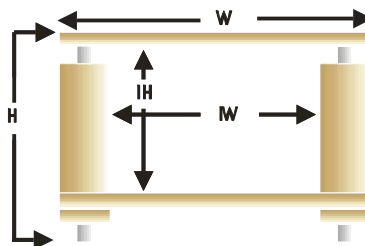

# PRESSAND®

Approximate Dimensions;  
in mm.

Width  
W

Depth  
D

Height  
H

Inside Width  
IW

Inside Height  
IH

1ST (3 Level)	650	550	790	500	190
2ND (3 Level)	650	550	600	500	220
2ND Br. (2 Level)	1200	500	500	1050	300
Vario (4 Level)	655	560/450	580	500	155
Audio Tuning Device (DZ)	75	75	65		
Audio Tuning Device (EZ)	75	75	75		
Furnaud Talent (4 Level)	550	410	700	485	variabel